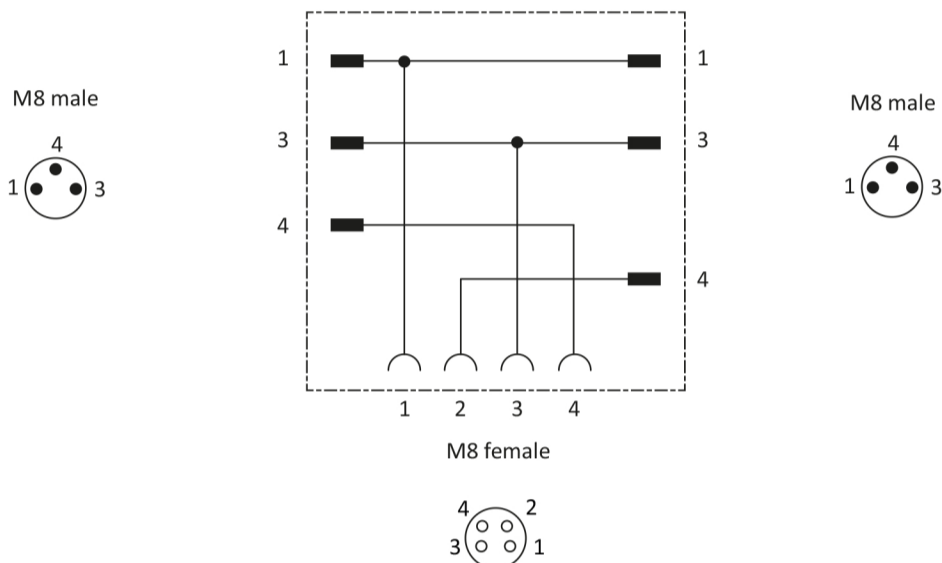

Adapter plug

Product notes

> Connect electric devices with mismatching connectors without the need for manual wiring

Technical data

Item no.	Electric connection	Cable length [mm]	Weight [g]
M8B3 / M8S4	M8, 3-pin, female / M8, 4-pin, male	--	10
M8B4 / M8S3	M8, 4-pin, female / M8, 3-pin, male	--	10
20.553	M8, 4-pin, female / 2x M8, 3-pin, male	300	38
20.554	M12, 5-pin, female / 2x M8, 3-pin, male	300	47
20.555	2x M8, 3-pin, female / M12, 4-pin, male	--	21
20.556	M8, 4-pin, female / M12, 4-pin, male	--	13

Wiring diagram and Pin assignment for M8B3 / M8S4

Wiring diagram and Pin assignment for M8B4 / M8S3

Wiring diagram and Pin assignment for 20.553

Wiring diagram and Pin assignment for 20.554

Wiring diagram and Pin assignment for 20.555

Wiring diagram and Pin assignment for 20.556

Dimensions

Dimensions