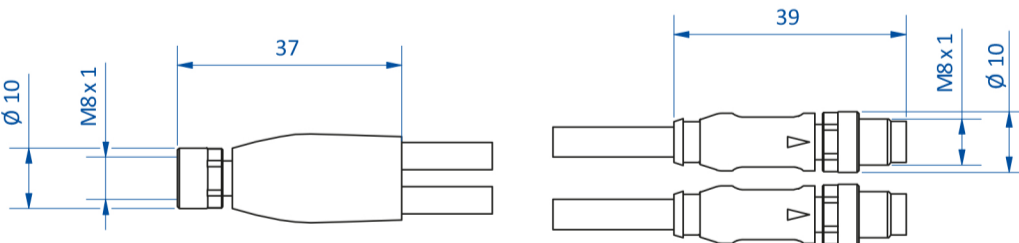

Adapter plug

Product notes

> Connect electric devices with mismatching connectors without the need for manual wiring

Technical data

Item no.	Electric connection	Cable length [mm]	Weight [g]
M8B3 / M8S4	M8, 3-pin, female / M8, 4-pin, male	--	10
M8B4 / M8S3	M8, 4-pin, female / M8, 3-pin, male	--	10
20.553	M8, 4-pin, female / 2x M8, 3-pin, male	300	38
20.554	M12, 5-pin, female / 2x M8, 3-pin, male	300	47
20.555	2x M8, 3-pin, female / M12, 4-pin, male	--	21
20.556	M8, 4-pin, female / M12, 4-pin, male	--	13

Wiring diagram and Pin assignment for M8B3 / M8S4

Wiring diagram and Pin assignment for M8B4 / M8S3

Wiring diagram and Pin assignment for 20.553

Wiring diagram and Pin assignment for 20.554

Wiring diagram and Pin assignment for 20.555

Wiring diagram and Pin assignment for 20.556

Dimensions

Dimensions