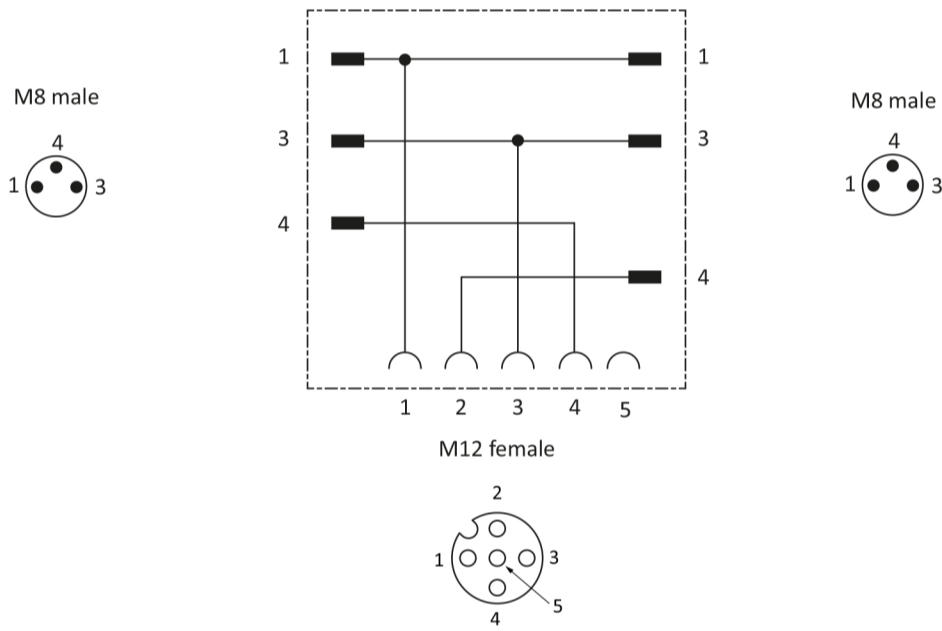

Adapter plug

Product notes

> Connect electric devices with mismatching connectors without the need for manual wiring

Technical data

Item no.	Electric connection	Cable length [mm]	Weight [g]
M8B3 / M8S4	M8, 3-pin, female / M8, 4-pin, male	--	10
M8B4 / M8S3	M8, 4-pin, female / M8, 3-pin, male	--	10
20.553	M8, 4-pin, female / 2x M8, 3-pin, male	300	38
20.554	M12, 5-pin, female / 2x M8, 3-pin, male	300	47
20.555	2x M8, 3-pin, female / M12, 4-pin, male	--	21
20.556	M8, 4-pin, female / M12, 4-pin, male	--	13

Wiring diagram and Pin assignment for M8B3 / M8S4

Wiring diagram and Pin assignment for M8B4 / M8S3

Wiring diagram and Pin assignment for 20.553

Wiring diagram and Pin assignment for 20.554

Wiring diagram and Pin assignment for 20.555

Wiring diagram and Pin assignment for 20.556

Dimensions

Dimensions