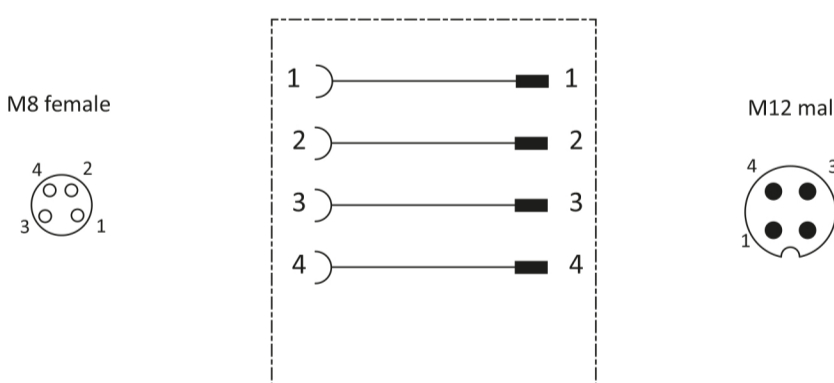

Adapter plug

Product notes

> Connect electric devices with mismatching connectors without the need for manual wiring

Technical data

Item no.	Electric connection	Cable length [mm]	Weight [g]
M8B3 / M8S4	M8, 3-pin, female / M8, 4-pin, male	--	10
M8B4 / M8S3	M8, 4-pin, female / M8, 3-pin, male	--	10
20.553	M8, 4-pin, female / 2x M8, 3-pin, male	300	38
20.554	M12, 5-pin, female / 2x M8, 3-pin, male	300	47
20.555	2x M8, 3-pin, female / M12, 4-pin, male	--	21
20.556	M8, 4-pin, female / M12, 4-pin, male	--	13

Wiring diagram and Pin assignment for M8B3 / M8S4

Wiring diagram and Pin assignment for M8B4 / M8S3

Wiring diagram and Pin assignment for 20.553

Wiring diagram and Pin assignment for 20.554

Wiring diagram and Pin assignment for 20.555

Wiring diagram and Pin assignment for 20.556

Dimensions

Dimensions