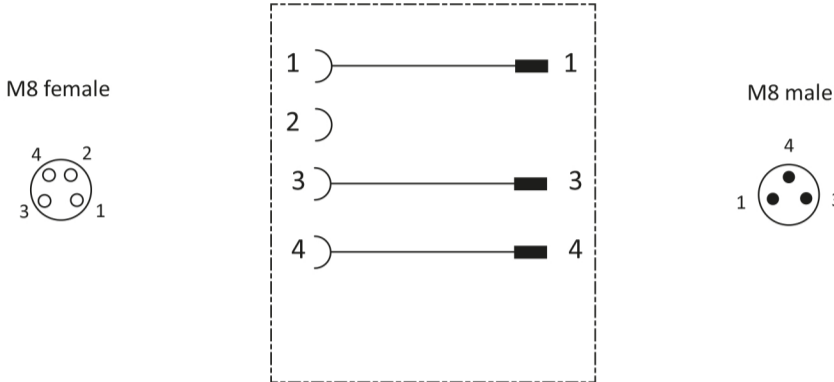

Wiring diagram and Pin assignment for M8B4 / M8S3