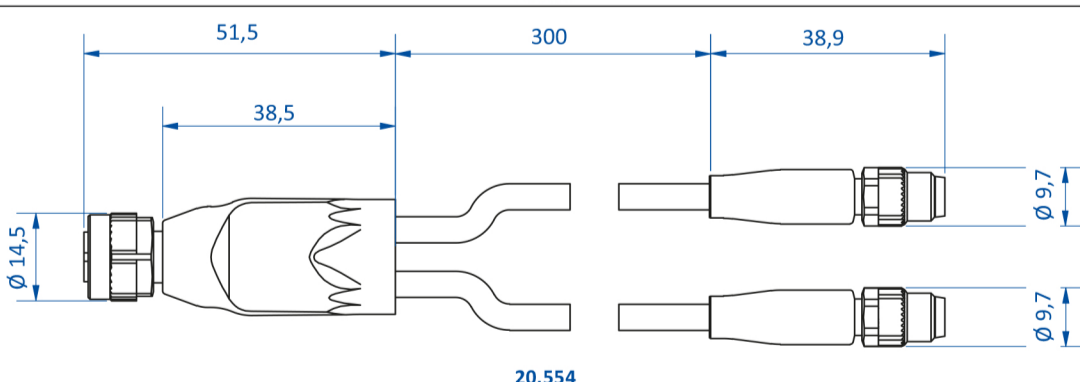

Adapter plug

Product notes

> Connect electric devices with mismatching connectors without the need for manual wiring

Technical data

Item no.	Electric connection	Cable length [mm]	Weight [g]
M8B3 / M8S4	M8, 3-pin, female / M8, 4-pin, male	--	10
M8B4 / M8S3	M8, 4-pin, female / M8, 3-pin, male	--	10
20.553	M8, 4-pin, female / 2x M8, 3-pin, male	300	38
20.554	M12, 5-pin, female / 2x M8, 3-pin, male	300	47
20.555	2x M8, 3-pin, female / M12, 4-pin, male	--	21
20.556	M8, 4-pin, female / M12, 4-pin, male	--	13

Wiring diagram and Pin assignment for M8B3 / M8S4

Wiring diagram and Pin assignment for M8B4 / M8S3

Wiring diagram and Pin assignment for 20.553

Wiring diagram and Pin assignment for 20.554

Wiring diagram and Pin assignment for 20.555

Wiring diagram and Pin assignment for 20.556

Dimensions

Dimensions