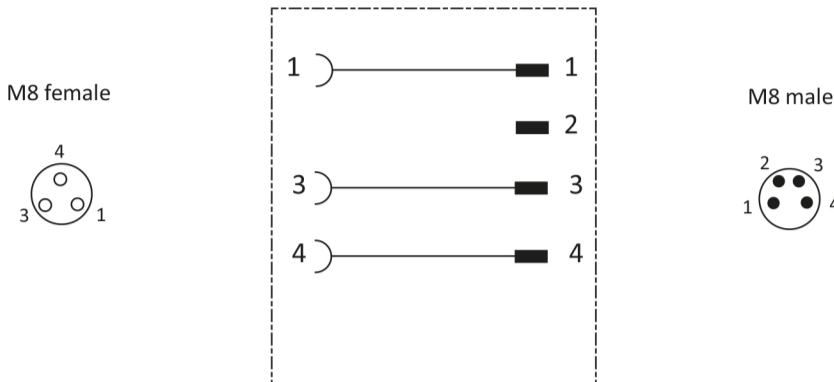

Wiring diagram and Pin assignment for M8B3 / M8S4