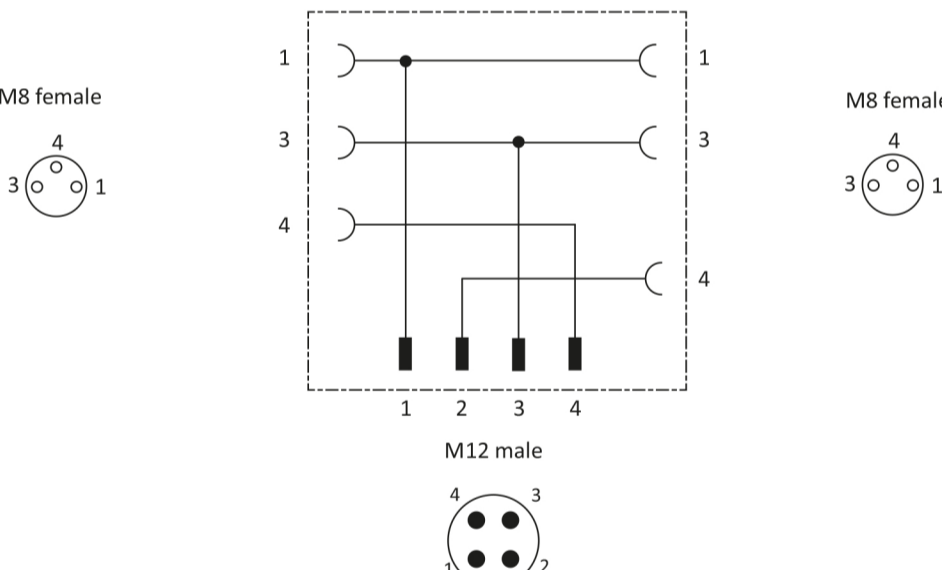

Adapter plug

Product notes

> Connect electric devices with mismatching connectors without the need for manual wiring

Technical data

Item no.	Electric connection	Cable length [mm]	Weight [g]
M8B3 / M8S4	M8, 3-pin, female / M8, 4-pin, male	--	10
M8B4 / M8S3	M8, 4-pin, female / M8, 3-pin, male	--	10
20.553	M8, 4-pin, female / 2x M8, 3-pin, male	300	38
20.554	M12, 5-pin, female / 2x M8, 3-pin, male	300	47
20.555	2x M8, 3-pin, female / M12, 4-pin, male	--	21
20.556	M8, 4-pin, female / M12, 4-pin, male	--	13

Wiring diagram and Pin assignment for M8B3 / M8S4

Wiring diagram and Pin assignment for M8B4 / M8S3

Wiring diagram and Pin assignment for 20.553

Wiring diagram and Pin assignment for 20.554

Wiring diagram and Pin assignment for 20.555

Wiring diagram and Pin assignment for 20.556

Dimensions

Dimensions