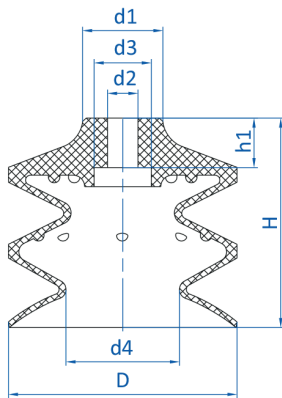

Series | Bellows vacuum cups SB

Vulkollan® bellows cups, universal, 1.5 to 2.5 folds – SBU-VU

Accessories

Item no.	Suitable fittings							
	M5-male	M5-female	M6-male	M8-male	G1/8-male	G1/8-female	G1/4-male	G1/4-female
Bellows vacuum cups, 1.5 folds – SBU1-VU								
23.020.169.11	--	--	270.312/19	--	270.482	270.481	270.483	270.484
23.030.170.11	--	--	270.312/19	--	270.482	270.481	270.483	270.484
23.050.171.11	--	--	270.314	--	270.490	270.489	270.491	270.492
Bellows vacuum cups, 2.5 folds – SBU2-VU								
21.009.106.11	270.013	270.005	270.103	--	270.003	270.015	--	--
21.020.090.11	270.024	--	270.104	--	270.033	270.478	--	--
21.032.091.11	--	--	270.315	--	270.132	270.114	270.190, 270.540	270.192, 270.539
21.030.076.11	--	--	--	270.255	270.486	270.485	270.487	270.488
21.051.097.11	--	--	--	--	270.132	270.114	270.204	270.324
21.062.092.11	--	--	270.315	--	--	--	270.540	270.539

Dimensions

Series | Bellows vacuum cups SB

Vulkollan® bellows cups, universal, 1.5 to 2.5 folds – SBU-VU

Dimensions

Drawing C

Drawing D

Drawing E

Item no.	Drawing	Ø D [mm]	Ø d1 [mm]	Ø d2 [mm]	Ø d3 [mm]	Ø d4 [mm]	Ø d5 [mm]	H [mm]	h1 [mm]
Bellows vacuum cups, 1.5 folds – SBU1-VU									
23.020.169.11	A	20	15	6	12	12.5	22	22	7
23.030.170.11	A	30	20	6	12	17	34	30	7
23.050.171.11	A	50	29	9	20	31	56	37	7
Bellows vacuum cups, 2.5 folds – SBU2-VU									
21.009.106.11	B	9	9	5.5	--	4	--	15	7
21.020.090.11	C	20	10	4.5	6.5	10.5	--	22	4.2
21.032.091.11	C	30	18	8	15	17	--	38	13
21.030.076.11	C	31	18.5	8	15	19.5	--	29	7
21.051.097.11	D	51	19	9	12.5	32	--	45	9.5
21.062.092.11	E	60	21	8	15	30	--	55	13