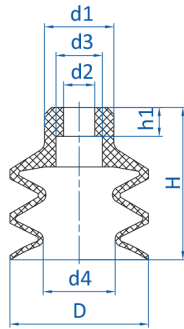

Series | Bellows vacuum cups SB

Vulkollan® bellows cups, universal, 1.5 to 2.5 folds – SBU-VU

Accessories

Item no.	Suitable fittings							
	M5-male	M5-female	M6-male	M8-male	G1/8-male	G1/8-female	G1/4-male	G1/4-female
Bellows vacuum cups, 1.5 folds – SBU1-VU								
23.020.169.11	--	--	270.312/19	--	270.482	270.481	270.483	270.484
23.030.170.11	--	--	270.312/19	--	270.482	270.481	270.483	270.484
23.050.171.11	--	--	270.314	--	270.490	270.489	270.491	270.492
Bellows vacuum cups, 2.5 folds – SBU2-VU								
21.009.106.11	270.013	270.005	270.103	--	270.003	270.015	--	--
21.020.090.11	270.024	--	270.104	--	270.033	270.478	--	--
21.032.091.11	--	--	270.315	--	270.132	270.114	270.190, 270.540	270.192, 270.539
21.030.076.11	--	--	--	270.255	270.486	270.485	270.487	270.488
21.051.097.11	--	--	--	--	270.132	270.114	270.204	270.324
21.062.092.11	--	--	270.315	--	--	--	270.540	270.539

Dimensions

Series | Bellows vacuum cups SB

Vulkollan® bellows cups, universal, 1.5 to 2.5 folds – SBU-VU

Dimensions

Drawing C

Drawing D

Drawing E

Item no.	Drawing	Ø D [mm]	Ø d1 [mm]	Ø d2 [mm]	Ø d3 [mm]	Ø d4 [mm]	Ø d5 [mm]	H [mm]	h1 [mm]
Bellows vacuum cups, 1.5 folds – SBU1-VU									
23.020.169.11	A	20	15	6	12	12.5	22	22	7
23.030.170.11	A	30	20	6	12	17	34	30	7
23.050.171.11	A	50	29	9	20	31	56	37	7
Bellows vacuum cups, 2.5 folds – SBU2-VU									
21.009.106.11	B	9	9	5.5	--	4	--	15	7
21.020.090.11	C	20	10	4.5	6.5	10.5	--	22	4.2
21.032.091.11	C	30	18	8	15	17	--	38	13
21.030.076.11	C	31	18.5	8	15	19.5	--	29	7
21.051.097.11	D	51	19	9	12.5	32	--	45	9.5
21.062.092.11	E	60	21	8	15	30	--	55	13