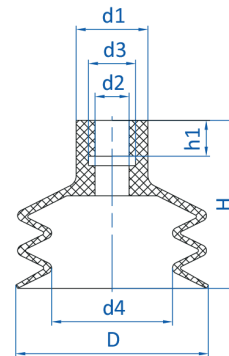

Series | Bellows vacuum cups SB

Vulkollan® bellows cups, universal, 1.5 to 2.5 folds – SBU-VU

Accessories

Item no.	Suitable fittings							
	M5-male	M5-female	M6-male	M8-male	G1/8-male	G1/8-female	G1/4-male	G1/4-female
Bellows vacuum cups, 1.5 folds – SBU1-VU								
23.020.169.11	--	--	270.312/19	--	270.482	270.481	270.483	270.484
23.030.170.11	--	--	270.312/19	--	270.482	270.481	270.483	270.484
23.050.171.11	--	--	270.314	--	270.490	270.489	270.491	270.492
Bellows vacuum cups, 2.5 folds – SBU2-VU								
21.009.106.11	270.013	270.005	270.103	--	270.003	270.015	--	--
21.020.090.11	270.024	--	270.104	--	270.033	270.478	--	--
21.032.091.11	--	--	270.315	--	270.132	270.114	270.190, 270.540	270.192, 270.539
21.030.076.11	--	--	--	270.255	270.486	270.485	270.487	270.488
21.051.097.11	--	--	--	--	270.132	270.114	270.204	270.324
21.062.092.11	--	--	270.315	--	--	--	270.540	270.539

Dimensions

Series | Bellows vacuum cups SB

Vulkollan® bellows cups, universal, 1.5 to 2.5 folds – SBU-VU

Dimensions

Drawing C

Drawing D

Drawing E

Item no.	Drawing	Ø D [mm]	Ø d1 [mm]	Ø d2 [mm]	Ø d3 [mm]	Ø d4 [mm]	Ø d5 [mm]	H [mm]	h1 [mm]
Bellows vacuum cups, 1.5 folds – SBU1-VU									
23.020.169.11	A	20	15	6	12	12.5	22	22	7
23.030.170.11	A	30	20	6	12	17	34	30	7
23.050.171.11	A	50	29	9	20	31	56	37	7
Bellows vacuum cups, 2.5 folds – SBU2-VU									
21.009.106.11	B	9	9	5.5	--	4	--	15	7
21.020.090.11	C	20	10	4.5	6.5	10.5	--	22	4.2
21.032.091.11	C	30	18	8	15	17	--	38	13
21.030.076.11	C	31	18.5	8	15	19.5	--	29	7
21.051.097.11	D	51	19	9	12.5	32	--	45	9.5
21.062.092.11	E	60	21	8	15	30	--	55	13