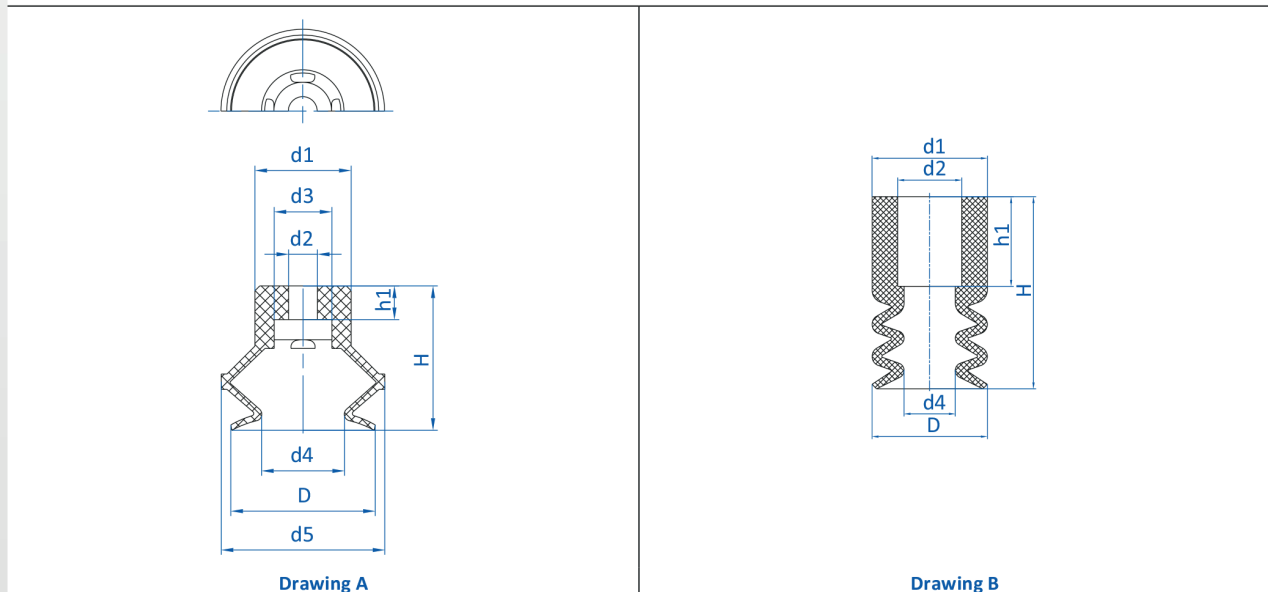

Technical data

Item no.	Model / Lip dimensions		Number of folds	Material / Color
	Bellows vacuum cups, 1.5 folds – SBU1-VU			
23.020.169.11	SBU1-VU-20	7	1.5	Vulkollan® (br)
23.030.170.11	SBU1-VU-30	8	1.5	Vulkollan® (br)
23.050.171.11	SBU1-VU-50	10	1.5	Vulkollan® (br)
	Bellows vacuum cups, 2.5 folds – SBU2-VU			
21.009.106.11	SBU2-VU-9	2	2.5	Vulkollan® (br)
21.020.090.11	SBU2-VU-20	8	2.5	Vulkollan® (br)
21.032.091.11	SBU2-VU-30	16	2.5	Vulkollan® (br)
21.030.076.11	SBU2-VU-31	14	2.5	Vulkollan® (br)
21.051.097.11	SBU2-VU-50	18	2.5	Vulkollan® (br)
21.062.092.11	SBU2-VU-60	25	2.5	Vulkollan® (br)

Dimensions

Series | Bellows vacuum cups SB

Vulkollan® bellows cups, universal, 1.5 to 2.5 folds – SBU-VU

Dimensions

Drawing C

Drawing D

Drawing E

Item no.	Drawing	Ø D [mm]	Ø d1 [mm]	Ø d2 [mm]	Ø d3 [mm]	Ø d4 [mm]	Ø d5 [mm]	H [mm]	h1 [mm]
Bellows vacuum cups, 1.5 folds – SBU1-VU									
23.020.169.11	A	20	15	6	12	12.5	22	22	7
23.030.170.11	A	30	20	6	12	17	34	30	7
23.050.171.11	A	50	29	9	20	31	56	37	7
Bellows vacuum cups, 2.5 folds – SBU2-VU									
21.009.106.11	B	9	9	5.5	--	4	--	15	7
21.020.090.11	C	20	10	4.5	6.5	10.5	--	22	4.2
21.032.091.11	C	30	18	8	15	17	--	38	13
21.030.076.11	C	31	18.5	8	15	19.5	--	29	7
21.051.097.11	D	51	19	9	12.5	32	--	45	9.5
21.062.092.11	E	60	21	8	15	30	--	55	13