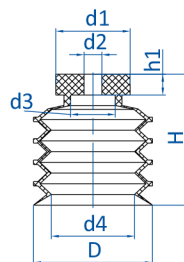

#### Product description

Bellows vacuum cup, 4.5 folds, with a very thin, flexible sealing lip and a large stroke. Fine, flexible sealing lip fits in perfectly with irregularities of the product (e.g. groceries packaged in bags).  
Connection via screw nipples (hollow bolt + adapter)

#### Technical data

Item no.	Model / Lip dimensions		Number of folds	Material / Colour
25.010.044.*	SBF-C-10	4	4.5	NBR (sw), SI (tr)
25.020.045.*	SBF-C-20	10	4.5	NBR (sw), SI (tr)
25.030.046.*	SBF-C-30	14	4.5	NBR (sw), SI (tr)
25.040.047.*	SBF-C-40	19	4.5	NBR (sw), SI (tr)
25.050.048.*	SBF-C-50	26	4.5	NBR (sw), SI (tr)

#### Accessories

Item no.	 Suitable fittings					
	M4-male	M6-male	G1/8-male	G1/8-female	G1/4-male	G1/4-female
25.010.044.*	270.458	--	270.009	270.007	--	--
25.020.045.*	--	270.459	270.480	270.479	--	--
25.030.046.*	--	270.460	270.482	270.481	270.483	270.484
25.040.047.*	--	--	270.486	270.485	270.487	270.488
25.050.048.*	--	--	270.490	270.489	270.491	270.492

#### Dimensions

Item no.	Ø D [mm]	Ø d1 [mm]	Ø d2 [mm]	Ø d3 [mm]	Ø d4 [mm]	H [mm]	h1 [mm]
25.010.044.*	10	10	4	--	6	14.5	3
25.020.045.*	20	15	6	10	14	25	4
25.030.046.*	30	18	6	12	19	38.5	5
25.040.047.*	40	25	6	15	28	44	7
25.050.048.*	50	30	6	19	32	54	7