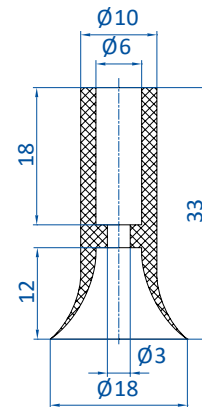

Advantage

- > Gentle handling of the most sensitive surfaces
- > Also suitable for three-dimensional products, e.g. chocolates

Technical data

Item no.	Model / Lip dimensions	Lip height	Material / Colour
107.016.008.*	SL-PF-16	2.4	SI (tr), SI-LE (tr)
102.018.345.*	SL-PF-18	--	SI (tr)
107.018.004.*	SL-PF-18A	--	SI (tr), SI-LE (tr)
102.022.043.*	SL-PF-22	5	SI (tr), SI-LE (tr)

Accessories

Item no.	Suitable fittings				
	M5-male	G1/8-male	G1/8-female	G1/4-male	G1/4-female
107.016.008.*	--	270.132	270.114	270.043	270.178
102.018.345.*	270.443	270.238	270.110	270.534	--
107.018.004.*	270.399	270.033	270.478	--	--
102.022.043.*	--	270.112	270.114	270.113	270.178

* Material code: SI = 2, SI-LE = 2-LE (För Livsmedel)

Dimensions

Drawing A

Drawing B

Drawing C

Drawing D

Item no.	Drawing
107.016.008.*	A
102.018.345.*	B
107.018.004.*	C
102.022.043.*	D

* Material code: SI = 2, SI-LE = 2-LE (För Livsmedel)