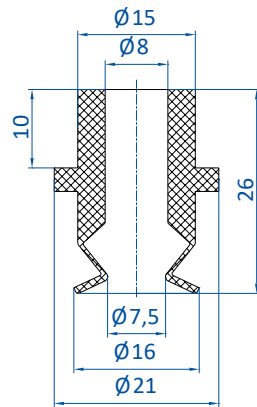

Advantage

- > Gentle handling of the most sensitive surfaces
- > Also suitable for three-dimensional products, e.g. chocolates

Technical data

Item no.	Model / Lip dimensions	Lip height	Material / Colour
107.016.008.*	SL-PF-16	2.4	SI (tr), SI-LE (tr)
102.018.345.*	SL-PF-18	--	SI (tr)
107.018.004.*	SL-PF-18A	--	SI (tr), SI-LE (tr)
102.022.043.*	SL-PF-22	5	SI (tr), SI-LE (tr)

Accessories

Item no.	Suitable fittings				
	M5-male	G1/8-male	G1/8-female	G1/4-male	G1/4-female
107.016.008.*	--	270.132	270.114	270.043	270.178
102.018.345.*	270.443	270.238	270.110	270.534	--
107.018.004.*	270.399	270.033	270.478	--	--
102.022.043.*	--	270.112	270.114	270.113	270.178

* Material code: SI = 2, SI-LE = 2-LE (För Livsmedel)

Dimensions

Drawing A

Drawing B

Drawing C

Drawing D

Item no.	Drawing
107.016.008.*	A
102.018.345.*	B
107.018.004.*	C
102.022.043.*	D

* Material code: SI = 2, SI-LE = 2-LE (För Livsmedel)