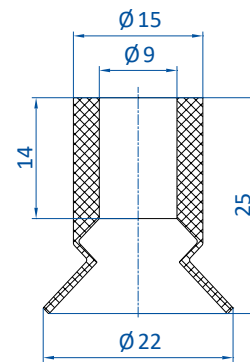

Advantage

- > Gentle handling of the most sensitive surfaces
- > Also suitable for three-dimensional products, e.g. chocolates

Technical data

Item no.	Model / Lip dimensions	Lip height	Material / Colour
107.016.008.*	SL-PF-16	2.4	SI (tr), SI-LE (tr)
102.018.345.*	SL-PF-18	--	SI (tr)
107.018.004.*	SL-PF-18A	--	SI (tr), SI-LE (tr)
102.022.043.*	SL-PF-22	5	SI (tr), SI-LE (tr)

Accessories

Item no.	Suitable fittings				
	M5-male	G1/8-male	G1/8-female	G1/4-male	G1/4-female
107.016.008.*	--	270.132	270.114	270.043	270.178
102.018.345.*	270.443	270.238	270.110	270.534	--
107.018.004.*	270.399	270.033	270.478	--	--
102.022.043.*	--	270.112	270.114	270.113	270.178

* Material code: SI = 2, SI-LE = 2-LE (För Livsmedel)

Dimensions

Drawing A

Drawing B

Drawing C

Drawing D

Item no.	Drawing
107.016.008.*	A
102.018.345.*	B
107.018.004.*	C
102.022.043.*	D

* Material code: SI = 2, SI-LE = 2-LE (För Livsmedel)