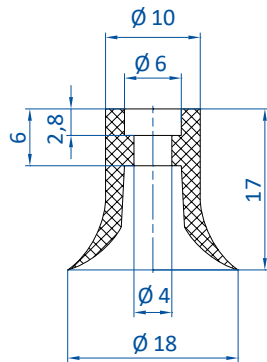

Advantage

- > Gentle handling of the most sensitive surfaces
- > Also suitable for three-dimensional products, e.g. chocolates

Technical data

Item no.	Model / Lip dimensions	Lip height	Material / Colour
107.016.008.*	SL-PF-16	2.4	SI (tr), SI-LE (tr)
102.018.345.*	SL-PF-18	--	SI (tr)
107.018.004.*	SL-PF-18A	--	SI (tr), SI-LE (tr)
102.022.043.*	SL-PF-22	5	SI (tr), SI-LE (tr)

Accessories

Item no.	Suitable fittings				
	M5-male	G1/8-male	G1/8-female	G1/4-male	G1/4-female
107.016.008.*	--	270.132	270.114	270.043	270.178
102.018.345.*	270.443	270.238	270.110	270.534	--
107.018.004.*	270.399	270.033	270.478	--	--
102.022.043.*	--	270.112	270.114	270.113	270.178

* Material code: SI = 2, SI-LE = 2-LE (För Livsmedel)

Dimensions

Drawing A

Drawing B

Drawing C

Drawing D

Item no.	Drawing
107.016.008.*	A
102.018.345.*	B
107.018.004.*	C
102.022.043.*	D

* Material code: SI = 2, SI-LE = 2-LE (För Livsmedel)