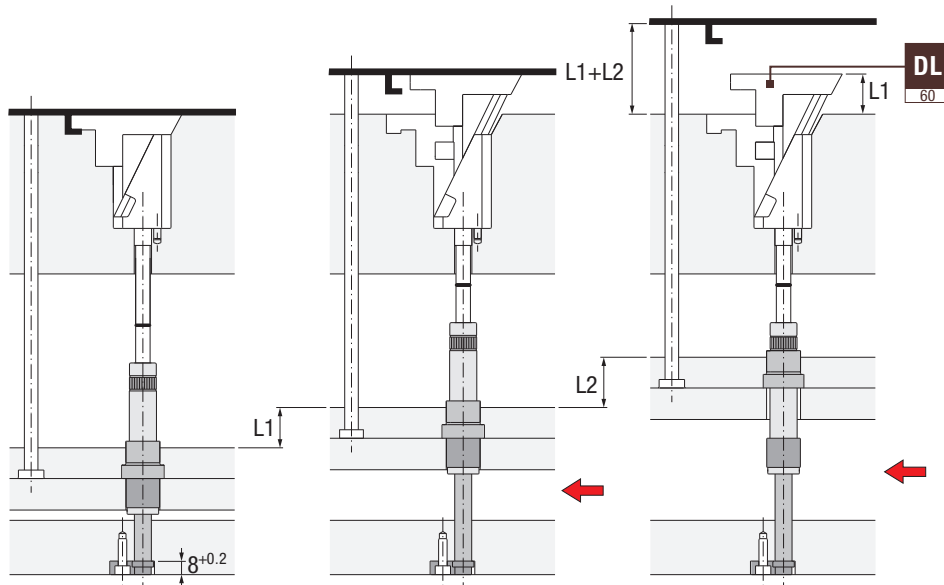

THREADED LIMITER ADAPTER

ES Adaptador para Limitador Roscado DE Gewindeadapter
IT Adattatore per Limitatore Filettato PT Adaptador para Limitador Roscado FR Cadaptateur pour Limiteur avec Vis

AL

UNDERCUTS