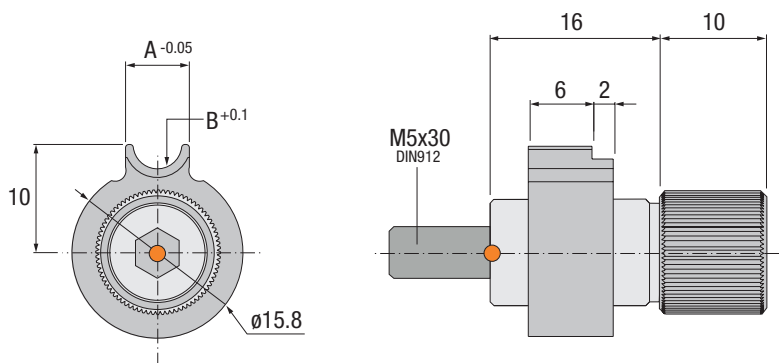

WP ADJUSTABLE FIXING

ES Fijación Regulable WP DE WP Einstellbare Befestigung
 IT Fissaggio Regolabile WP PT Fixação Regulavel WP FR Fixation Reglable WP

● Cad Insertion Point

WF

UNDERCUTS

Ref.	P	U	Compatible With
WF.061608	6	3.1	WP.060xxx
WF.081608	8	4.1	WP.080xxx